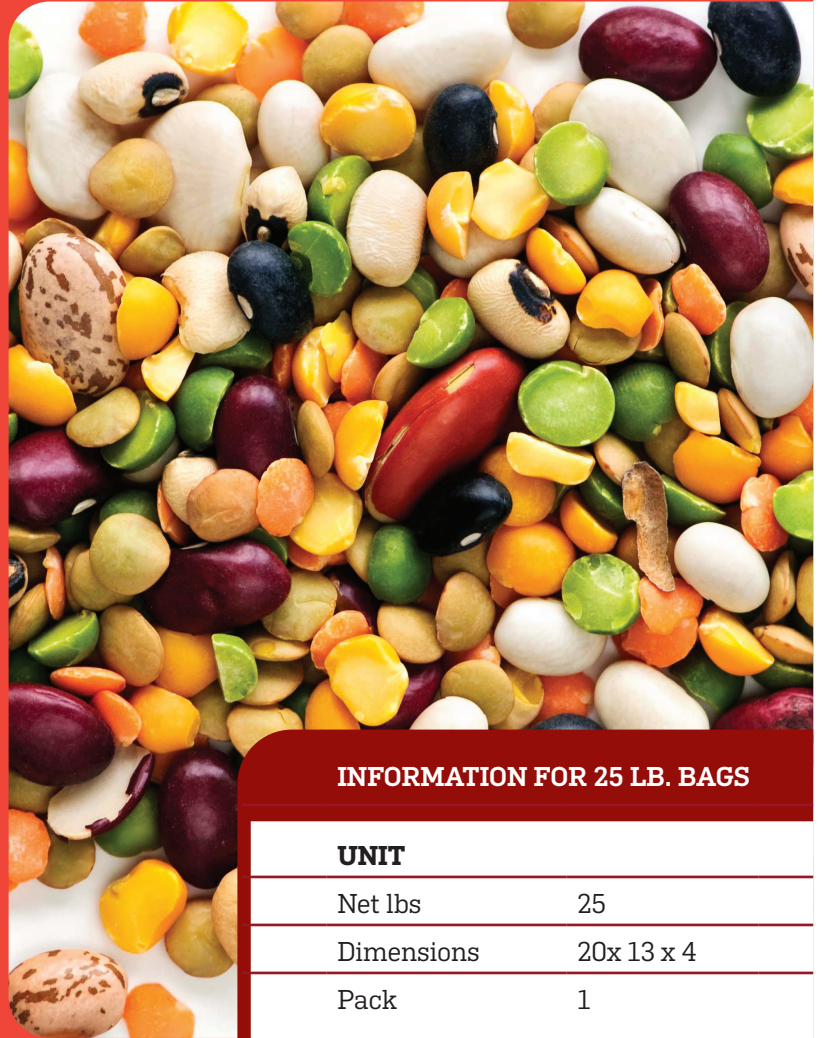

19 VARIETIES

Highest Quality

Premium Beans, Peas & Lentils

INFORMATION FOR 25 LB. BAGS

UNIT

Net lbs	25
Dimensions	20x 13 x 4
Pack	1

PALLET

TI	7
HI	10
Units	70
Unit Cube	0.60

*SOURCE: AC NIELSEN SYNDICATED DATA. 52 WEEKS ENDING 1/16/16

New Orleans
BORN

L.H. HAYWARD & CO.
P.O. BOX 23751 NEW ORLEANS, LA 70183
504.733.8480 | SALES@LHHCO.COM
CAMELLIABRAND.COM